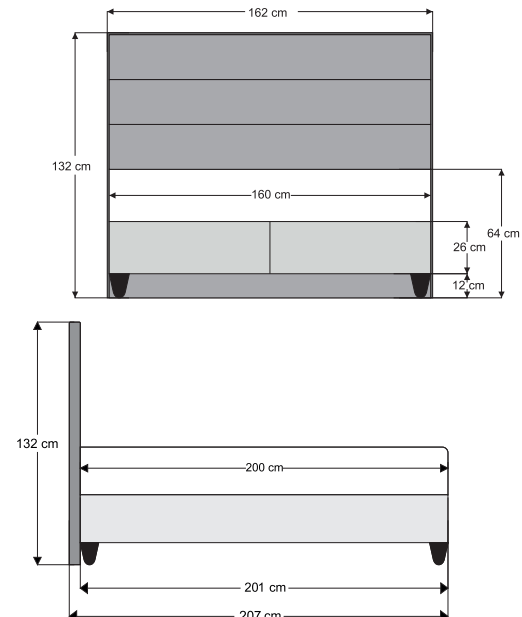

Grey Stone

BAZA & BAŞLIK

- Paslanma ve çürüme yapmayan çelik konstrüksiyon iç aksam.
- Ses yapmayı önleyen ve dayanıklılığı arttıran, taban iç suntasında kızaklı mekanizma.
- Zemin temizliği yapılmasını kolaylaştıran yüksek ve dayanıklı güçlendirilmiş ayaklar.
- Estetik ve kolay kavranabilen kumaş tutma kulpları.
- Yatak genişliğinde kullanım alanına sahip baza sandığı.
- Sizin ve çocuklarınızın güvenliği için emniyet kilitleriyle takviye edilmiş amortisör ve makaslar.
- Nem ve koku önleyici havalandırma kapsülleri.

GREY STONE YATAK

Grey Stone ortopedik yatak, 1000 Count paket yay sistemi ve Hyper Soft sünger katmanları ile vücut ergonomisine uyum sağlayan yüksek konfor ve dengeli destek sunar. Bağımsız paket yaylar, hareketi izole ederek omurganın doğal duruşunu desteklerken, konfor süngerleri ve mikro fiber katmanlar yumuşak ve sarıcı bir uyku yüzeyi oluşturur. Kenar destek süngeri ile güçlendirilmiş yapısı sayesinde formunu uzun süre koruyan Grey Stone, dayanıklılık ve konforu bir araya getirerek kesintisiz bir uyku deneyimi sunar.

HYPER SOFT SÜNGER

Hyper Soft sünger, ekstra yumuşak ve yüksek elastikiyete sahip özel bir sünger türüdür. Vücudun yatak ile temasında maksimum konfor sağlayarak basıncı dengeli şekilde dağıtır. Kapitone katmanında kullanılan Hyper Soft sünger, ipeksi bir yumuşaklık ve üst düzey rahatlık hissi sunar.

ORTOPEDİK

Omurganızı hizalayarak basınç noktalarını azaltmak için tasarlanan ortopedik yatak ile eşsiz destek ve konforu yaşayın. Sırt veya eklem ağrısı yaşayanlar için ideal olan ortopedik yatak, sağlıklı duruşu destekler ve uyku kalitesini artırır.