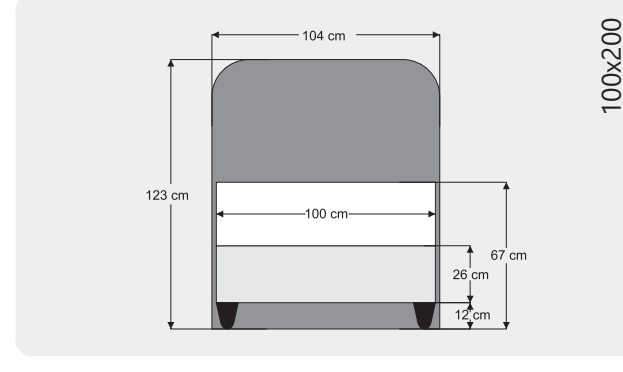

POLY

Renk/ Color: Beyaz/ White
Yükseklik/ Height: 12 cm

BOHEM

Renk/ Color: walnut Yükseklik/ Height: 12 cm

Sienna Line

Bohem

Silver

Diamond