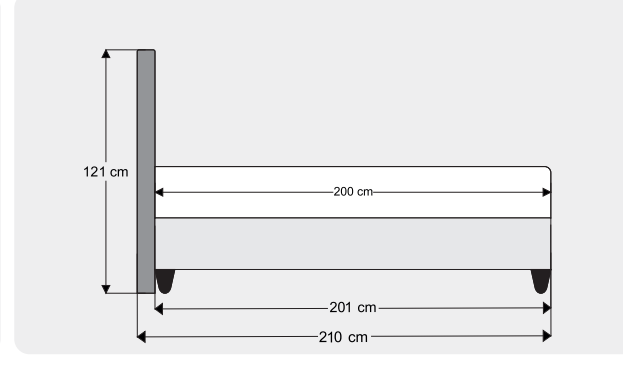

POLY

Renk/ Color: Beyaz/ White
Yükseklik/ Height: 12 cm

BOHEM

Renk/ Color: walnut Yükseklik/ Height: 12 cm

Sienna Line

Bohem

Silver

Diamond