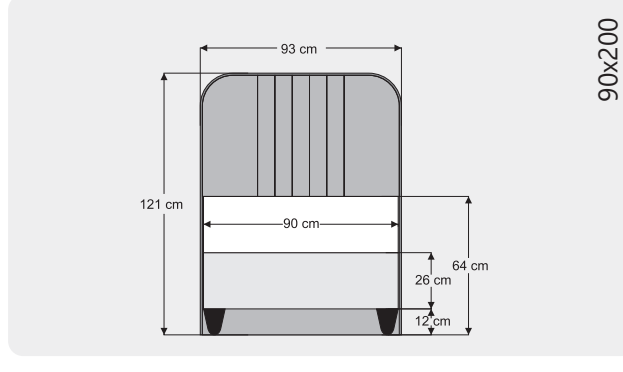

POLY

Renk/ Color: Beyaz/ White
Yükseklik/ Height: 12 cm

BOHEM

Renk/ Color: walnut Yükseklik/ Height: 12 cm

Sienna Line

Bohem

Silver

Diamond