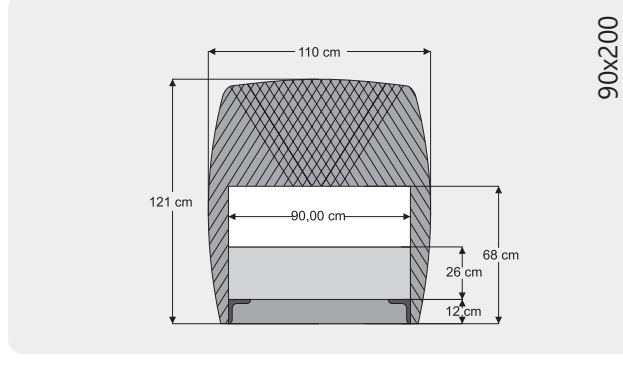

POLY

Renk/ Color: Beyaz/ White
Yükseklik/ Height: 12 cm

BOHEM

Renk/ Color: walnut Yükseklik/ Height: 12 cm

Sienna Line

Bohem

Silver

Diamond