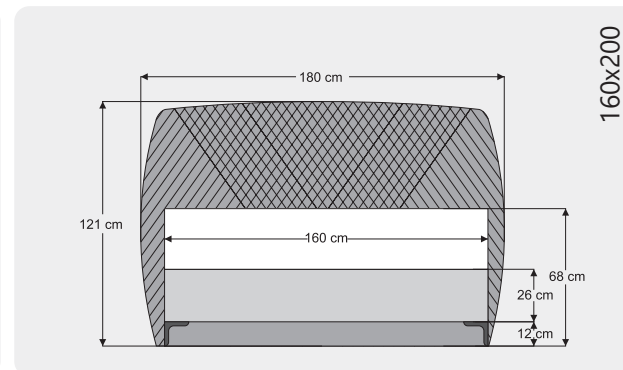

POLY

Renk/ Color: Beyaz/ White
Yükseklik/ Height: 12 cm

BOHEM

Renk/ Color: walnut Yükseklik/ Height: 12 cm

Sienna Line

Bohem

Silver

Diamond