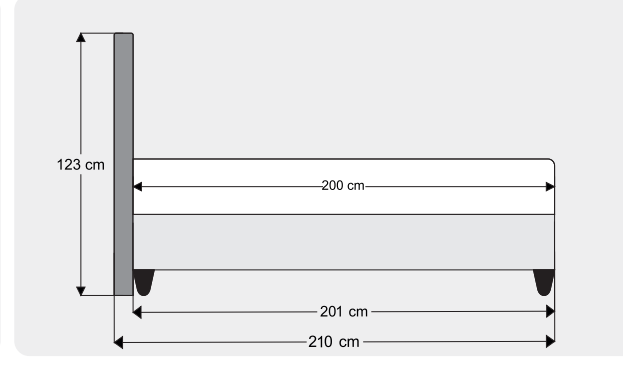

POLY

Renk/ Color: Beyaz/ White
Yükseklik/ Height: 12 cm

BOHEM

Renk/ Color: walnut Yükseklik/ Height: 12 cm

Sienna Line

Bohem

Silver

Diamond