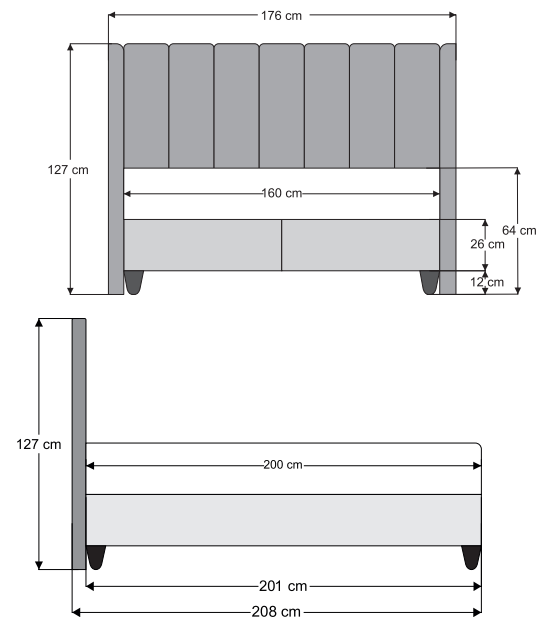

Duke

BAZA & BAŞLIK

- Paslanma ve çürüme yapmayan çelik konstrüksiyon iç aksam.
- Ses yapmayı önleyen ve dayanıklılığı arttıran, taban iç suntasında kızaklı mekanizma.
- Zemin temizliği yapılmasını kolaylaştıran yüksek mukavemetli ayaklar.
- Estetik ve kolay kavranabilen kumaş kaplı metal tutma kulpu.
- Yatak genişliğinde kullanım alanına sahip baza sandığı.
- Sizin ve çocuklarınızın güvenliği için emniyet kilitleriyle takviye edilmiş amortisör ve makaslar.
- Nem ve koku önleyici havalandırma kapsülleri.
- Yatağın kaymasını önleyen özel döşeme.

DUKE YATAK

Duke ortopedik yatak, Hyper Soft sünger ve yüksek yoğunluklu blok konfor süngeri ile tasarlanmış, vücut ergonomisine uyum sağlayan dengeli destek ve üstün konfor sunan özel bir modeldir. Hyper Soft sünger, yumuşak ve sarıcı bir temas hissi sağlarken, blok konfor süngeri yatağın ana taşıyıcı yapısını oluşturarak uzun ömürlü dayanıklılık ve stabil destek kazandırır. Duke, sade yapısı ve ergonomik tasarımıyla huzurlu, konforlu ve kesintisiz bir uyku deneyimi sunar.

3
yıl
years
Garanti
Warranty

↑ 26 cm

BLOK SÜNGER SİSTEMİ

Blok sünger sistemi, yatağın ana taşıyıcı yapısını oluşturan yüksek yoğunluklu sünger katmandan oluşur. Vücuda dengeli destek sağlayarak omurganın doğal duruşunu korumaya yardımcı olur. Yatak içerisinde kullanılan blok sünger sistemi, uzun ömürlü dayanıklılık ve formunu kaybetmeyen sağlam bir yapı sunar.

HYPER SOFT SÜNGER

Hyper Soft sünger, ekstra yumuşak ve yüksek elastikiyete sahip özel bir sünger türüdür. Vücuda yatak ile temasında maksimum konfor sağlayarak basıncı dengeli şekilde dağıtır. Kapitone katmanında kullanılan Hyper Soft sünger, ipeksi bir yumuşaklık ve üst düzey rahatlık hissi sunar.