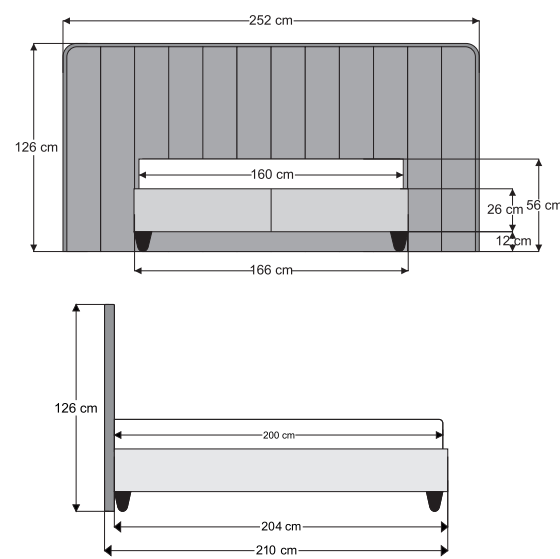

Diamond XL

BAZA & BAŞLIK

- Paslanma ve çürüme yapmayan çelik konstrüksiyon iç aksam.
- Ses yapmayı önleyen ve dayanıklılığı arttıran, taban iç suntasında kızaklı mekanizma.
- Zemin temizliği yapılmasını kolaylaştıran yüksek ve dayanıklı kumaş kaplı ahşap ayaklar.
- Estetik ve kolay kavranabilen kumaş tutma kulpları.
- Yatak genişliğinde kullanım alanına sahip baza sandığı.
- Sizin ve çocuklarınızın güvenliği için emniyet kilitleriyle takviye edilmiş amortisör ve makaslar.
- Nem ve koku önleyici havalandırma kapsülleri.
- Yatağın kaymasını önleyen 5cm derinliğinde havuz sistemi.

DIAMOND YATAK

Diamond ortopedik yatak, 1000 Count paket yay sistemi ve Hyper Soft sünger katmanları ile vücut ergonomisine uyum sağlayan yüksek konfor ve dengeli destek sunar. Bağımsız paket yaylar, hareketi izole ederek omurganın doğal hizasını desteklerken, MilForm ve konfor süngerleri ile mikro fiber katmanlar yumuşak, sarıcı ve rahat bir uykü yüzeyi oluşturur. Kenar destek süngeri ile güçlendirilen yapısı sayesinde formunu uzun süre koruyan Diamond, lüks konfor ve dayanıklılığı bir araya getirerek kesintisiz bir uykü deneyimi sunar.

3
yıl
years
Garanti
Warranty

25
cm

- Kenar Destek Süngeri
  Quilted Fabric
- Örme Kumaş
  Knitted Fabric
- Ortopedik
  Orthopedic
- Tek Taraflı Kullanım
  One-Sided Use
- 4 Mevsim Kullanım
  4 Season Use
- Hyper Sünger
  Hyper Foam
- Paket Yay Sistemi
  Pocket Spring System

HYPER SOFT SÜNGER

Hyper Soft sünger, ekstra yumuşak ve yüksek elastikiyete sahip özel bir sünger türüdür. Vücudun yatak ile temasında maksimum konfor sağlayarak basıncı dengeli şekilde dağıtır. Kapitone katmanında kullanılan Hyper Soft sünger, ipeksi bir yumuşaklık ve üst düzey rahatlık hissi sunar.

ORTOPEDİK