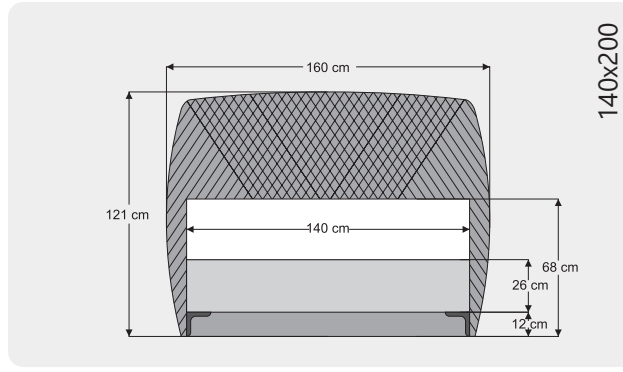

POLY

Renk/ Color: Beyaz/ White
Yükseklik/ Height: 12 cm

BOHEM

Renk/ Color: walnut Yükseklik/ Height: 12 cm

Sienna Line

Bohem

Silver

Diamond