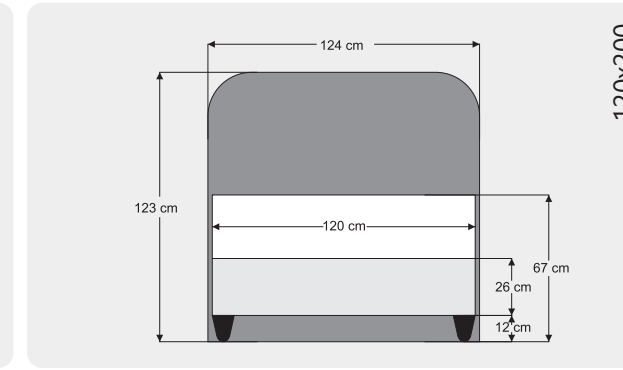

POLY

Renk/ Color: Beyaz/ White
Yükseklik/ Height: 12 cm

BOHEM

Renk/ Color: walnut Yükseklik/ Height: 12 cm

Sienna Line

Bohem

Silver

Diamond