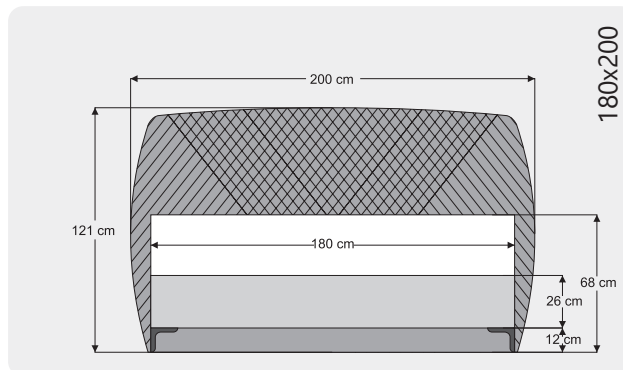

POLY

Renk/ Color: Beyaz/ White
Yükseklik/ Height: 12 cm

BOHEM

Renk/ Color: walnut Yükseklik/ Height: 12 cm

Sienna Line

Bohem

Silver

Diamond