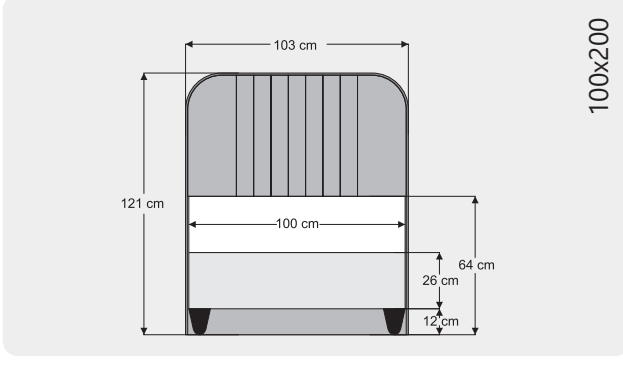

POLY

Renk/ Color: Beyaz/ White
Yükseklik/ Height: 12 cm

BOHEM

Renk/ Color: walnut Yükseklik/ Height: 12 cm

Sienna Line

Bohem

Silver

Diamond