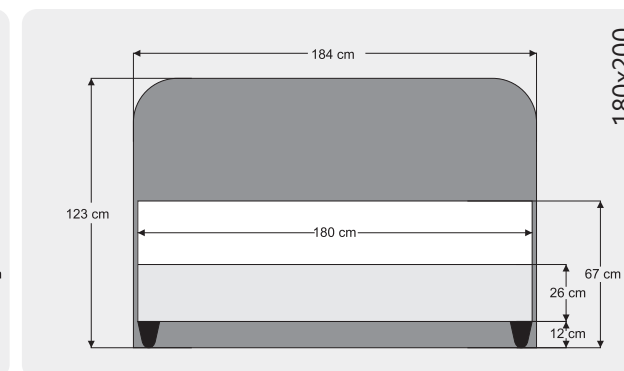

POLY

Renk/ Color: Beyaz/ White
Yükseklik/ Height: 12 cm

BOHEM

Renk/ Color: walnut Yükseklik/ Height: 12 cm

Sienna Line

Bohem

Silver

Diamond