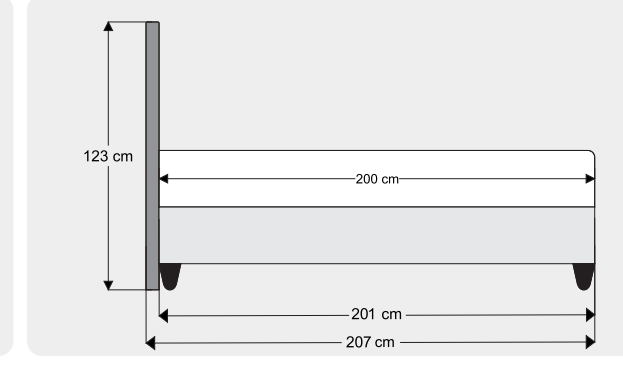

POLY

Renk/ Color: Beyaz/ White
Yükseklik/ Height: 12 cm

BOHEM

Renk/ Color: walnut Yükseklik/ Height: 12 cm

Sienna Line

Bohem

Silver

Diamond