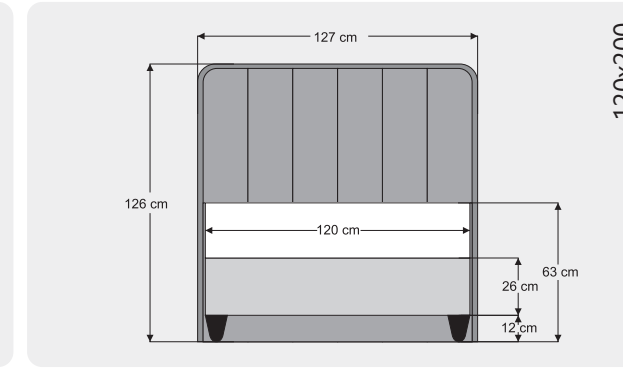

POLY

Renk/ Color: Beyaz/ White
Yükseklik/ Height: 12 cm

BOHEM

Renk/ Color: walnut Yükseklik/ Height: 12 cm

Sienna Line

Bohem

Silver

Diamond