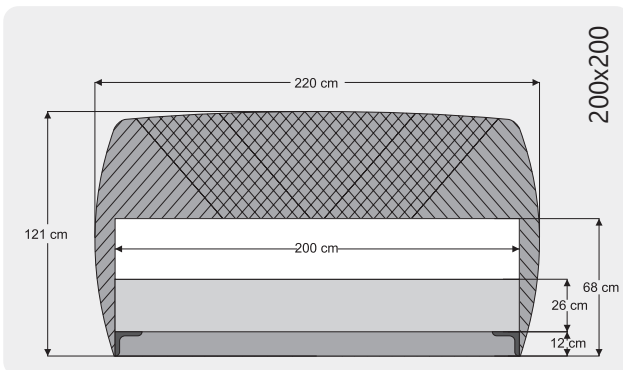

POLY

Renk/ Color: Beyaz/ White
Yükseklik/ Height: 12 cm

BOHEM

Renk/ Color: walnut Yükseklik/ Height: 12 cm

Sienna Line

Bohem

Silver

Diamond