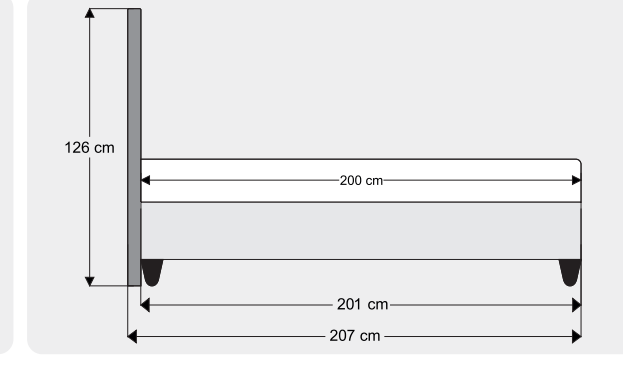

POLY

Renk/ Color: Beyaz/ White
Yükseklik/ Height: 12 cm

BOHEM

Renk/ Color: walnut Yükseklik/ Height: 12 cm

Sienna Line

Bohem

Silver

Diamond