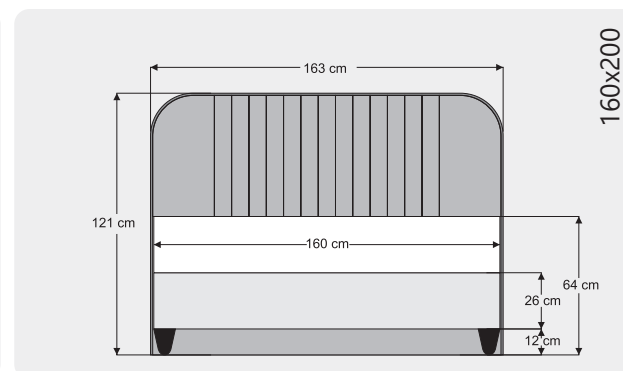

POLY

Renk/ Color: Beyaz/ White
Yükseklik/ Height: 12 cm

BOHEM

Renk/ Color: walnut Yükseklik/ Height: 12 cm

Sienna Line

Bohem

Silver

Diamond