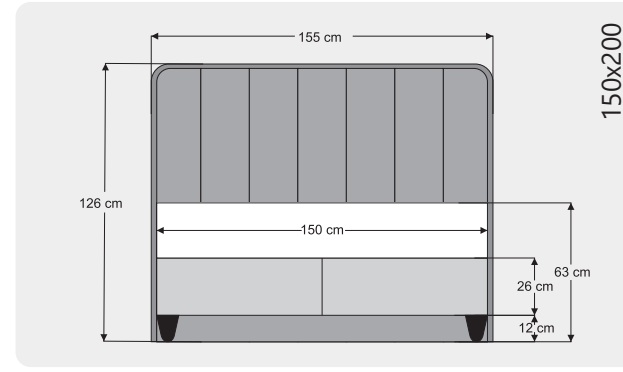

POLY

Renk/ Color: Beyaz/ White
Yükseklik/ Height: 12 cm

BOHEM

Renk/ Color: walnut Yükseklik/ Height: 12 cm

Sienna Line

Bohem

Silver

Diamond