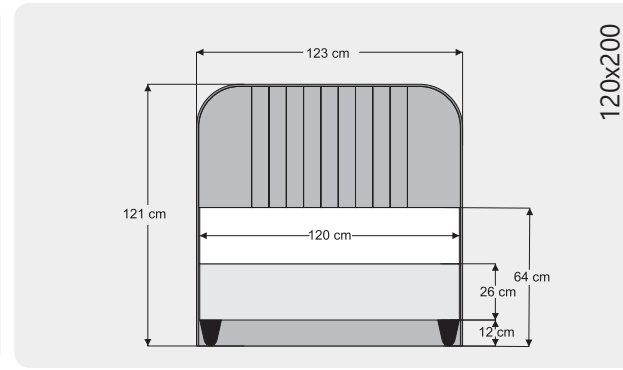

POLY

Renk/ Color: Beyaz/ White
Yükseklik/ Height: 12 cm

BOHEM

Renk/ Color: walnut Yükseklik/ Height: 12 cm

Sienna Line

Bohem

Silver

Diamond