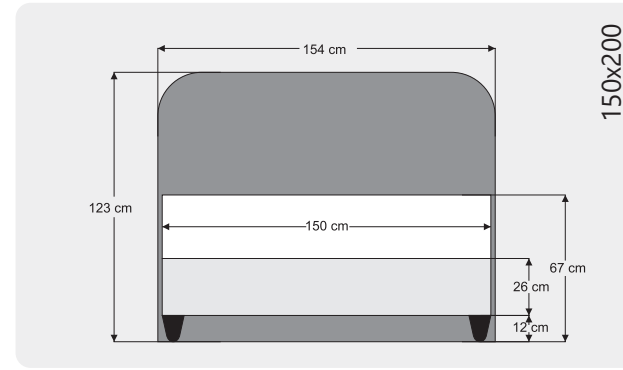

POLY

Renk/ Color: Beyaz/ White
Yükseklik/ Height: 12 cm

BOHEM

Renk/ Color: walnut Yükseklik/ Height: 12 cm

Sienna Line

Bohem

Silver

Diamond