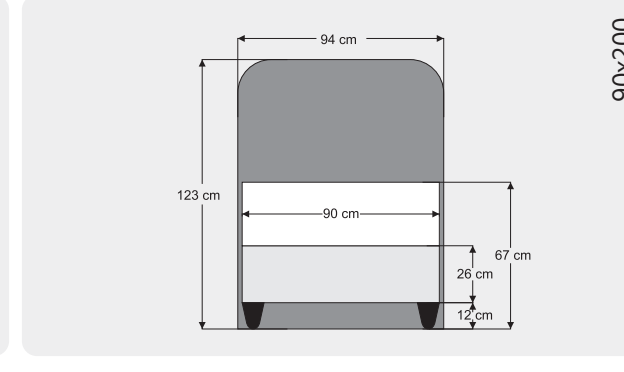

POLY

Renk/ Color: Beyaz/ White
Yükseklik/ Height: 12 cm

BOHEM

Renk/ Color: walnut Yükseklik/ Height: 12 cm

Sienna Line

Bohem

Silver

Diamond