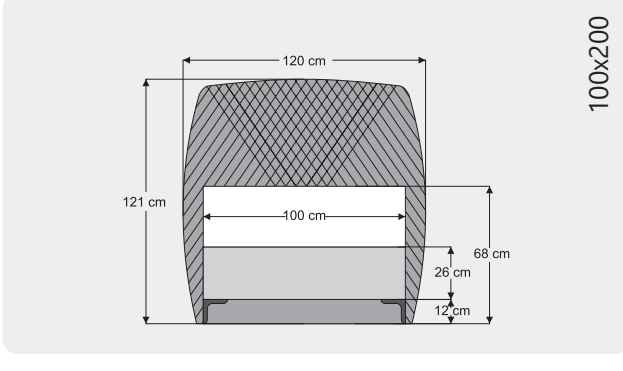

POLY

Renk/ Color: Beyaz/ White
Yükseklik/ Height: 12 cm

BOHEM

Renk/ Color: walnut Yükseklik/ Height: 12 cm

Sienna Line

Bohem

Silver

Diamond