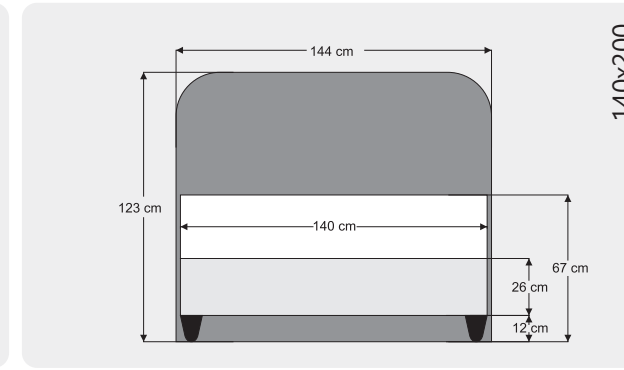

POLY

Renk/ Color: Beyaz/ White
Yükseklik/ Height: 12 cm

BOHEM

Renk/ Color: walnut Yükseklik/ Height: 12 cm

Sienna Line

Bohem

Silver

Diamond