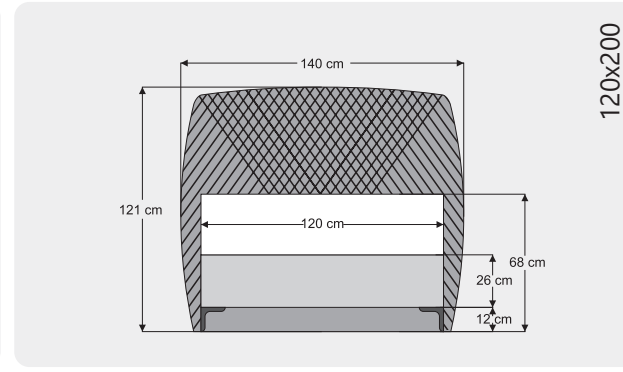

POLY

Renk/ Color: Beyaz/ White
Yükseklik/ Height: 12 cm

BOHEM

Renk/ Color: walnut Yükseklik/ Height: 12 cm

Sienna Line

Bohem

Silver

Diamond