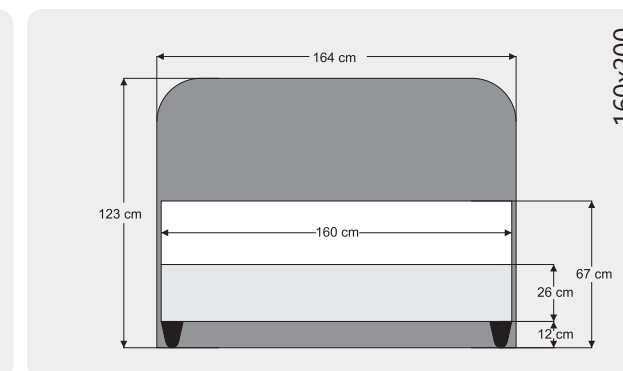

POLY

Renk/ Color: Beyaz/ White
Yükseklik/ Height: 12 cm

BOHEM

Renk/ Color: walnut Yükseklik/ Height: 12 cm

Sienna Line

Bohem

Silver

Diamond