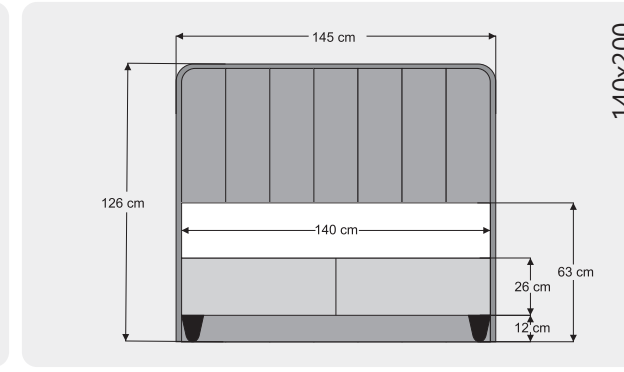

POLY

Renk/ Color: Beyaz/ White
Yükseklik/ Height: 12 cm

BOHEM

Renk/ Color: walnut Yükseklik/ Height: 12 cm

Sienna Line

Bohem

Silver

Diamond