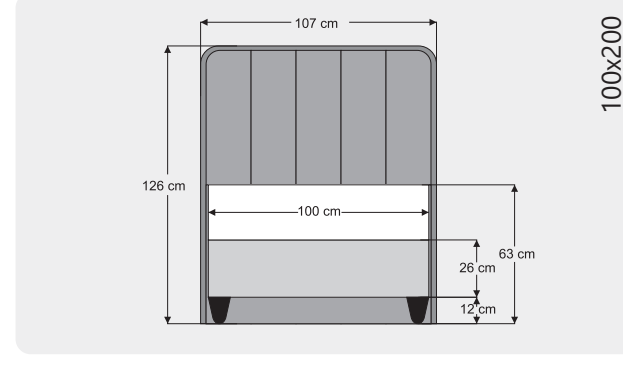

POLY

Renk/ Color: Beyaz/ White
Yükseklik/ Height: 12 cm

BOHEM

Renk/ Color: walnut Yükseklik/ Height: 12 cm

Sienna Line

Bohem

Silver

Diamond