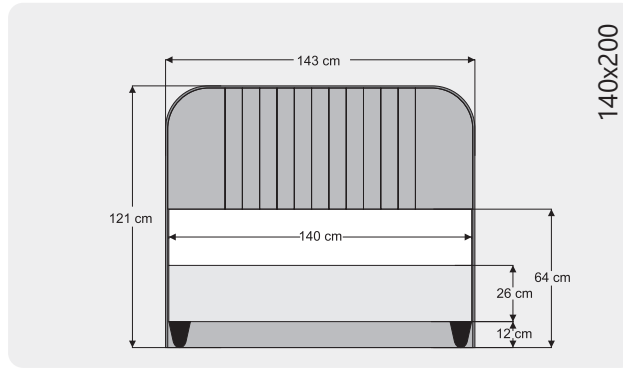

POLY

Renk/ Color: Beyaz/ White
Yükseklik/ Height: 12 cm

BOHEM

Renk/ Color: walnut Yükseklik/ Height: 12 cm

Sienna Line

Bohem

Silver

Diamond