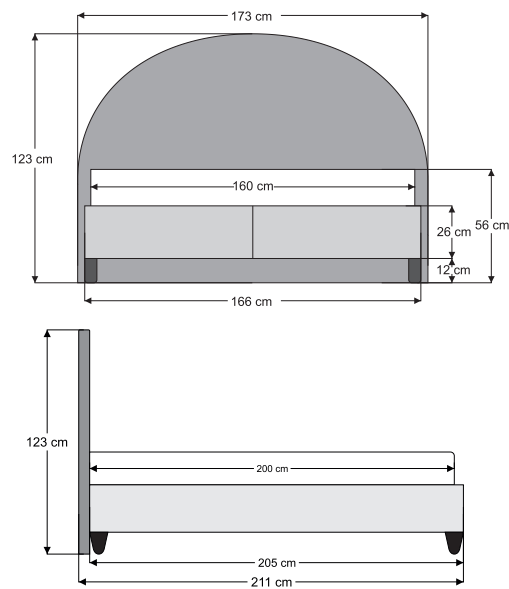

Point

BAZA & BAŞLIK

- Paslanma ve çürüme yapmayan çelik konstrüksiyon iç aksam.
- Ses yapmayı önleyen ve dayanıklılığı arttıran, taban iç suntasında kızaklı mekanizma.
- Zemin temizliğinin yapılmasını kolaylaştıran yüksek ve dayanıklı güçlendirilmiş ayaklar
- Estetik ve kolay kavranabilen kumaş kaplı metal tutma kulpu.
- Yatak genişliğinde kullanım alanına sahip baza sandığı.
- Sizin ve çocuklarınızın güvenliği için emniyet kilitleriyle takviye edilmiş amortisör ve makaslar.
- Nem ve koku önleyici havalandırma kapsülleri.
- Yatağın kaymasını önleyen 5cm derinliğinde havuz sistemi

POINT YATAK

Point ortopedik yatak, paket yay sistemi ve Hyper sünger teknolojisi ile yüksek destek ve üstün konfor sunar. Paket yaylar, vücudun farklı bölgelerine özel destek sağlayarak ideal omurga hizasını korur, Hyper sünger ise ekstra yumuşaklık ve rahatlık kazandırır. Bu özel kombinasyon, uzun süreli konfor ve huzurlu bir uyku deneyimi sunar.

3
yıl
years
Garanti
Warranty

26
cm

HYPER SOFT SÜNGER

Hyper Soft sünger, ekstra yumuşak ve yüksek elastikiyete sahip özel bir sünger türüdür. Vücudun yatak ile temasında maksimum konfor sağlayarak basıncı dengeli şekilde dağıtır. Kapitone katmanında kullanılan Hyper Soft sünger, ipeksi bir yumuşaklık ve üst düzey rahatlık hissi sunar.

PAKET YAY SİSTEMİ

Paket yay sistemi, her yayının ayrı bir kumaş torbada yer aldığı yenilikçi bir tasarımdır. Bu bağımsız yapı, vücudun her bölgesine özel destek sunarak mükemmel uyum sağlar. Paket yaylar, hareketleri minimum düzeyde yayarak huzurlu bir uyku deneyimi ve üstün konfor sunar.

Yatak Sertlik Tabosu Mattress Firmness Chart	H1	H2	H3	H4
	Yumuşak Soft	Orta Sert Medium	Sert Hard	Ultra Sert Ultra Hard
60 - 80 kg				
80 - 100 kg				
100 - 120 kg				
120 - 150 kg