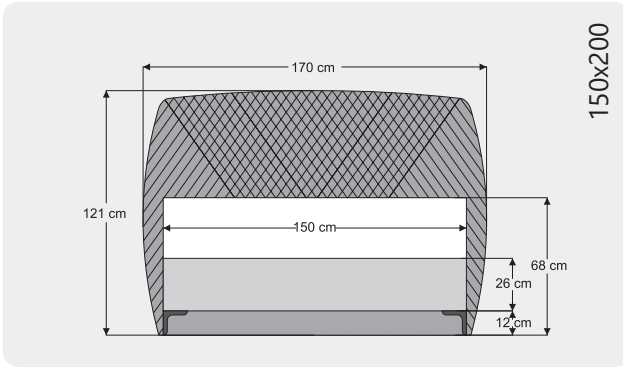

POLY

Renk/ Color: Beyaz/ White
Yükseklik/ Height: 12 cm

BOHEM

Renk/ Color: walnut Yükseklik/ Height: 12 cm

Sienna Line

Bohem

Silver

Diamond