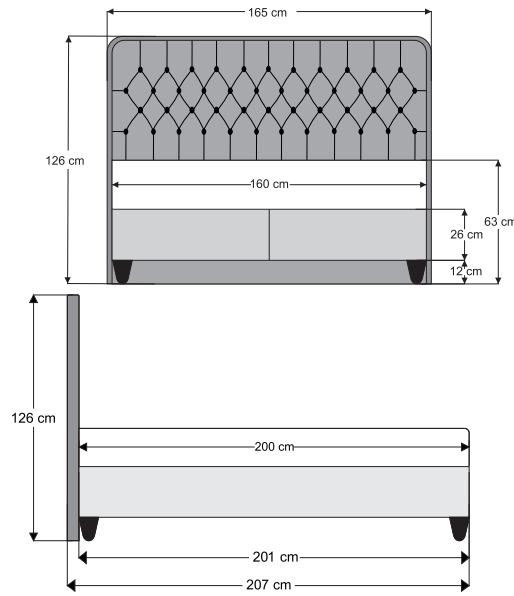

Majesty

BAZA & BAŞLIK

- Paslanma ve çürüme yapmayan çelik konstrüksiyon iç aksam.
- Ses yapmayı önleyen ve dayanıklılığı arttıran, taban iç suntasında kızaklı mekanizma.
- Estetik ve kolay kavranabilen kumaş tutma kulpları.
- Yatağın kaymasını önleyen ANTI-SLIP kumaş.
- Yatak genişliğinde kullanım alanına sahip baza sandığı.
- Sizin ve çocuklarınızın güvenliği için emniyet kilitleriyle takviye edilmiş amortisör ve makaslar.
- Nem ve koku önleyici havalandırma kapsülleri.
- Zemin temizliğinin yapılmasını kolaylaştıran yüksek ve dayanıklı güçlendirilmiş ayaklar.

MAJESTY YATAK

Majesty pedli ortopedik yatak, 1000 Count paket yay sistemi ve çok katmanlı Hyper Soft sünger yapısı ile vücut ergonomisine uyum sağlayan üst düzey konfor ve dengeli destek sunar. Üst ped kısmında kullanılan mikro fiber, Hyper Soft ve konfor süngerleri, yumuşak ve sarıcı bir temas hissi sağlarken, bağımsız paket yaylar hareketi izole ederek omurganın doğal hizasını destekler. Kenar destek süngeri ile güçlendirilen Majesty, lüks konforu ve dayanıklı yapısıyla kesintisiz bir uyku deneyimi sunar.

3
yıl
years
Garanti
Warranty

25
cm

HYPER SOFT SÜNGER

Hyper Soft sünger, ekstra yumuşak ve yüksek elastikiyete sahip özel bir sünger türüdür. Vücutun yatak ile temasında maksimum konfor sağlayarak basıncı dengeli şekilde dağıtır. Kapitone katmanında kullanılan Hyper Soft sünger, ipeksi bir yumuşaklık ve üst düzey rahatlık hissi sunar.

PAKET YAY SİSTEMİ

Paket yay sistemi, her yayının ayrı bir kumaş torbada yer aldığı yenilikçi bir tasarımdır. Bu bağımsız yapı, vücudun her bölgesine özel destek sunarak mükemmel uyum sağlar. Paket yaylar, hareketleri minimum düzeyde yayararak huzurlu bir uyku deneyimi ve üstün konfor sunar.