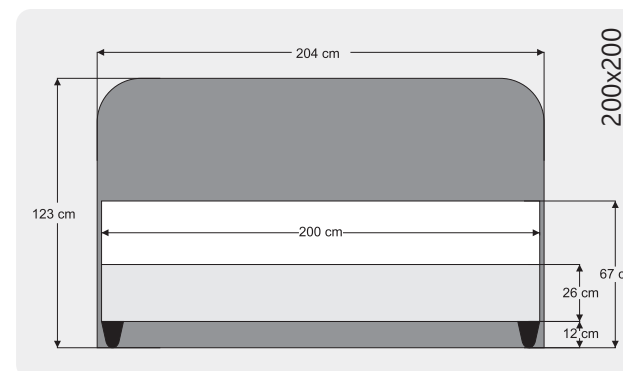

POLY

Renk/ Color: Beyaz/ White
Yükseklik/ Height: 12 cm

BOHEM

Renk/ Color: walnut Yükseklik/ Height: 12 cm

Sienna Line

Bohem

Silver

Diamond