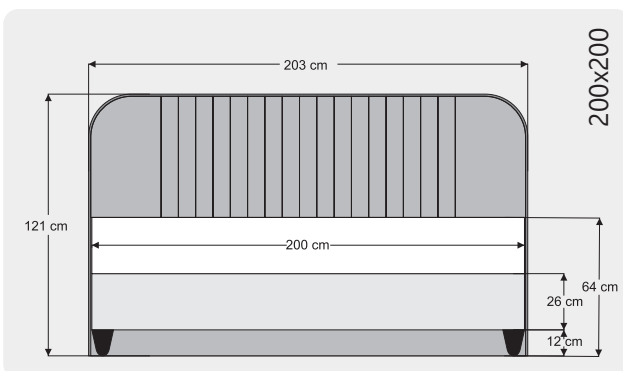

POLY

Renk/ Color: Beyaz/ White
Yükseklik/ Height: 12 cm

BOHEM

Renk/ Color: walnut Yükseklik/ Height: 12 cm

Sienna Line

Bohem

Silver

Diamond